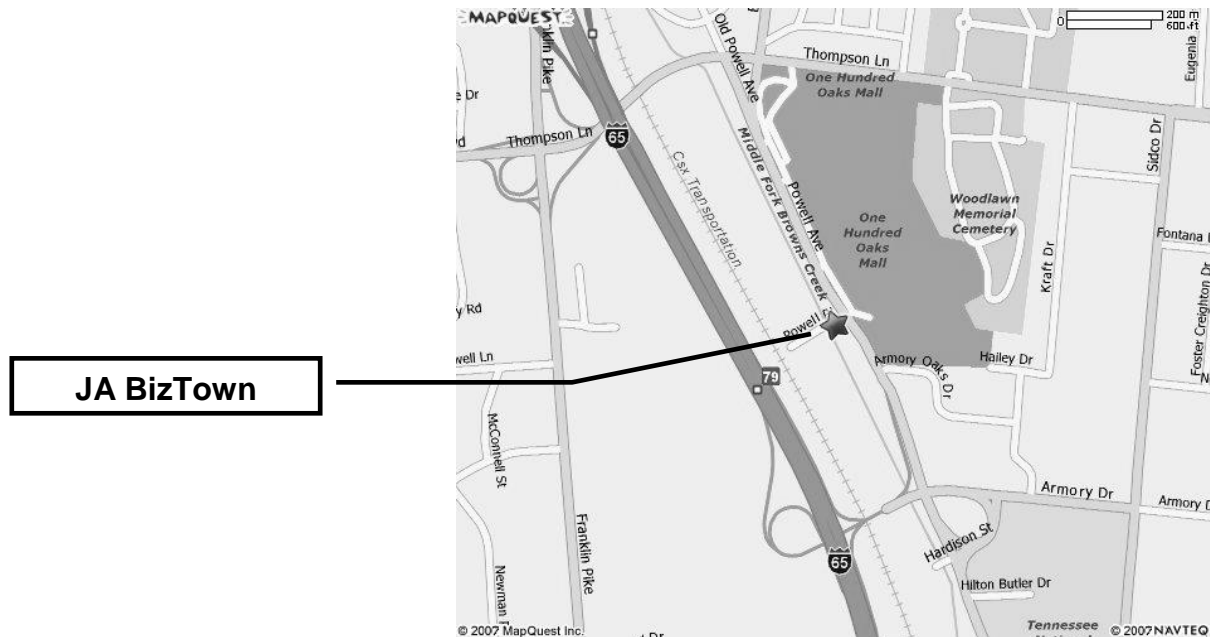

Directions and Map to the JA BizTown™ Facility

Junior Achievement of Middle Tennessee is located at 120 Powell Place, Nashville, TN 37204, off I-65 South, across from the One Hundred Oaks Mall and beside Staples and Home Depot.

From Nashville:

Take 65 South (towards Brentwood/Franklin) and exit at #79 Armory Drive. While merging onto Armory Drive, stay in the right-hand lane and immediately exit to your right onto Powell Avenue. Once you are heading straight on Powell Avenue, you must turn left onto Powell Place (just before Home Depot). After turning left onto Powell Place, turn left again in front of Staples. We are just ahead in the center of the same building as Flooring America in space #120.

From Counties South of Nashville:

Take 65 North (towards Nashville) and exit at #79 Armory Drive. While merging onto Armory Drive, stay in the right-hand lane and immediately exit to your right onto Powell Avenue. Once you are heading straight on Powell Avenue, you must turn left onto Powell Place (just before Home Depot). After turning left onto Powell Place, turn left again in front of Staples. We are just ahead in the center of the same building as Flooring America in space #120.